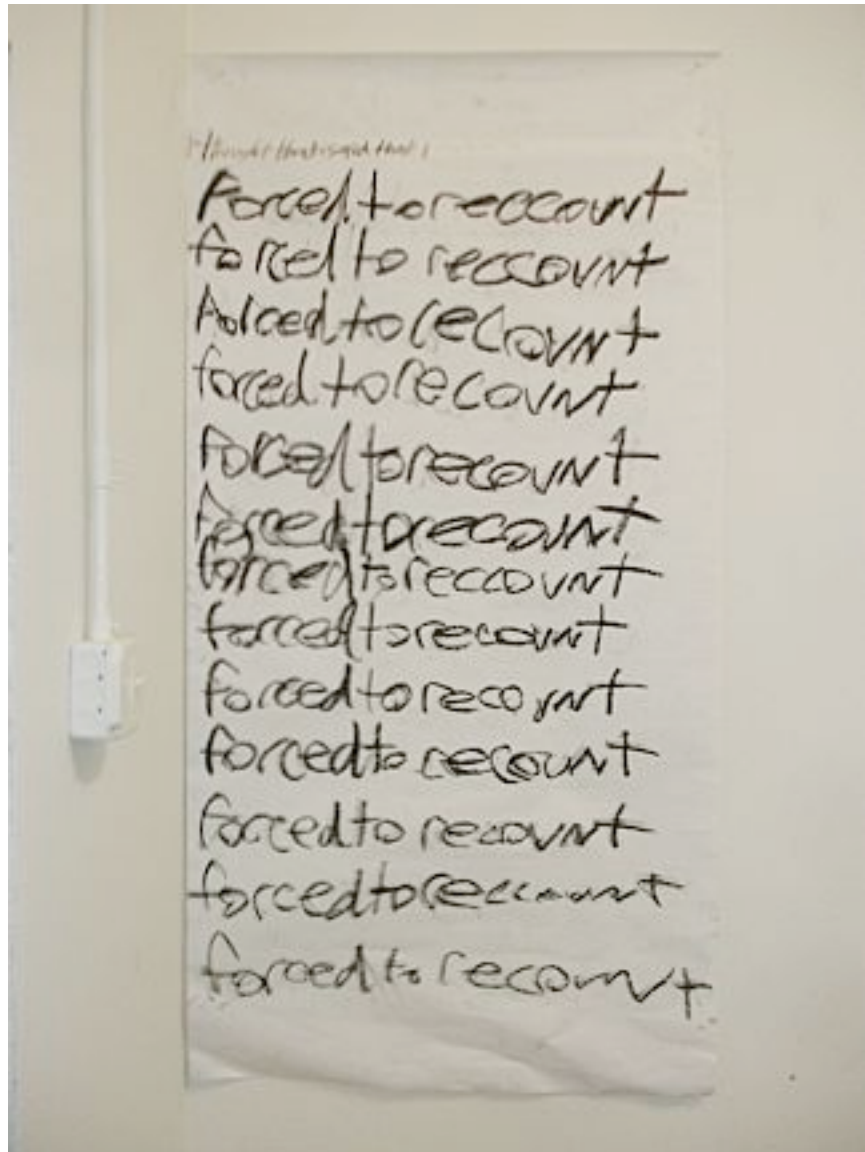

suicide drawing
charcoal and chalk on paper, 38" x 35"

PEREGRINEPROGRAM

500 W Cermak Rd #727, Chicago, IL 60616 • www.peregrineprogram.com • 312.451.1780 ed@peregrineprogram.com