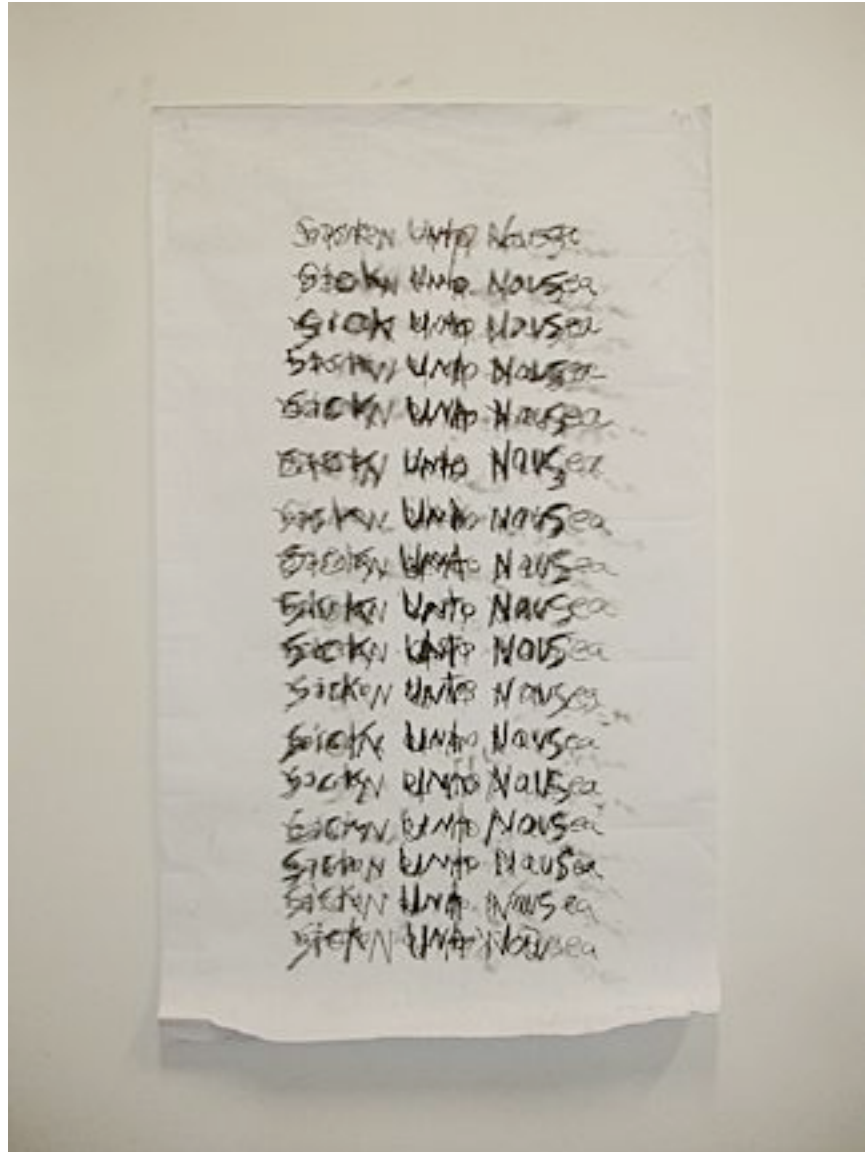

PEREGRINEPROGRAM

500 W Cermak Rd #727, Chicago, IL 60616 • www.peregrineprogram.com • 312.451.1780 ed@peregrineprogram.com

sick unto nausea
charcoal on paper, 50" x 35"