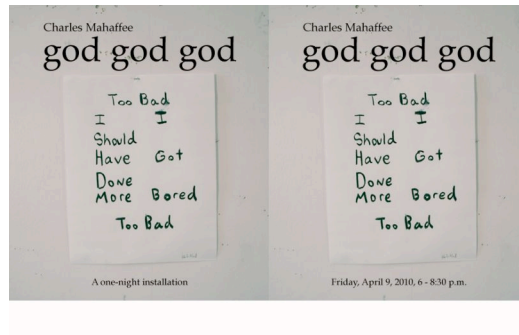

PEREGRINEPROGRAM

500 W Cermak Rd #727, Chicago, IL 60616 • www.peregrineprogram.com • 312.451.1780 ed@peregrineprogram.com

god god god
CHARLES MAHAFFEE

April 9, 2010