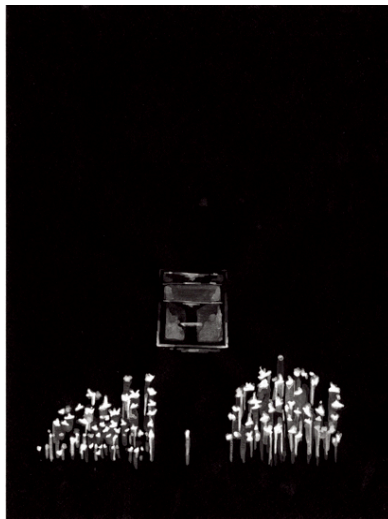

PEREGRINEPROGRAM

500 W Cermak Rd #727, Chicago, IL 60616 • www.peregrineprogram.com • 312.451.1780 ed@peregrineprogram.com

Negative Altars
TERENCE HANNUM

Jul 16 – Jul 31, 2010