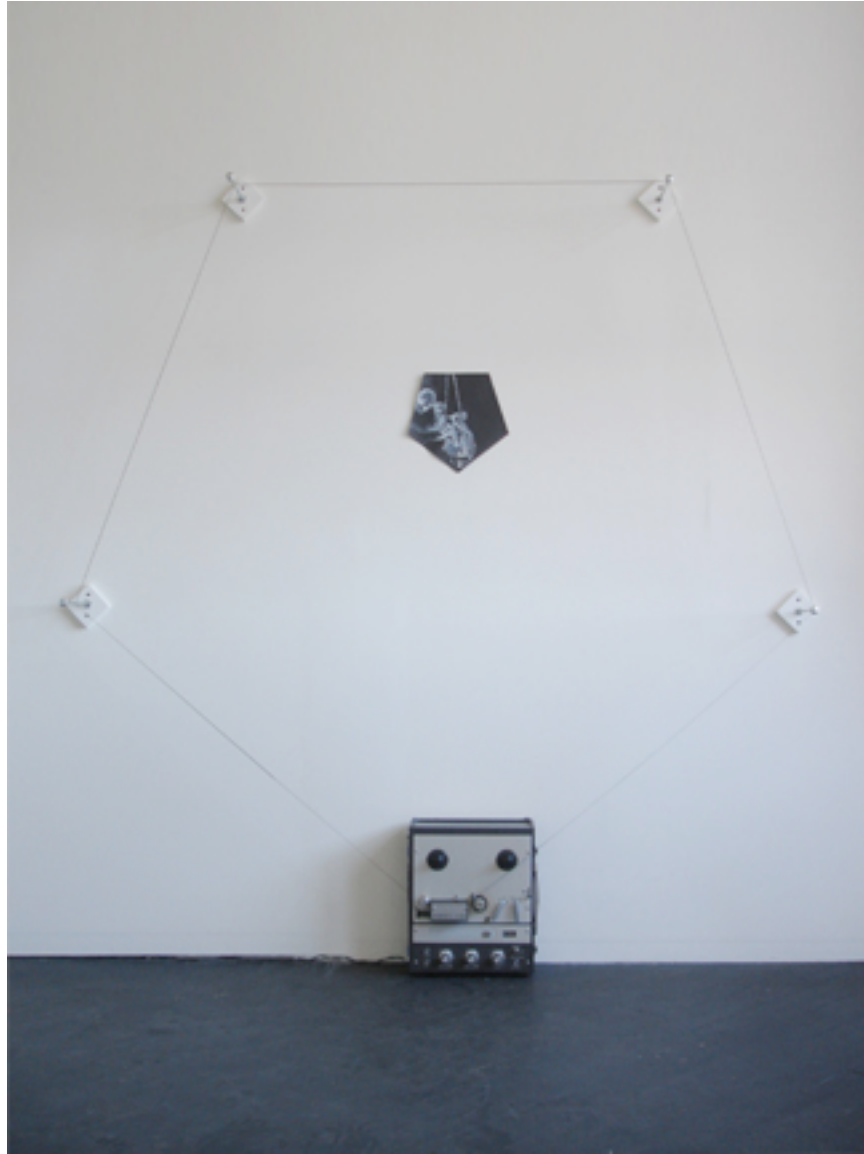

PEREGRINEPROGRAM

500 W Cermak Rd #727, Chicago, IL 60616 • www.peregrineprogram.com • 312.451.1780 ed@peregrineprogram.com

Summoning, 2010
Dimensions variable
w/ drawing: Censer, 2009, Gouache on paper, 12" x 12" approx.
& original audio by Terence Hannum, 2010