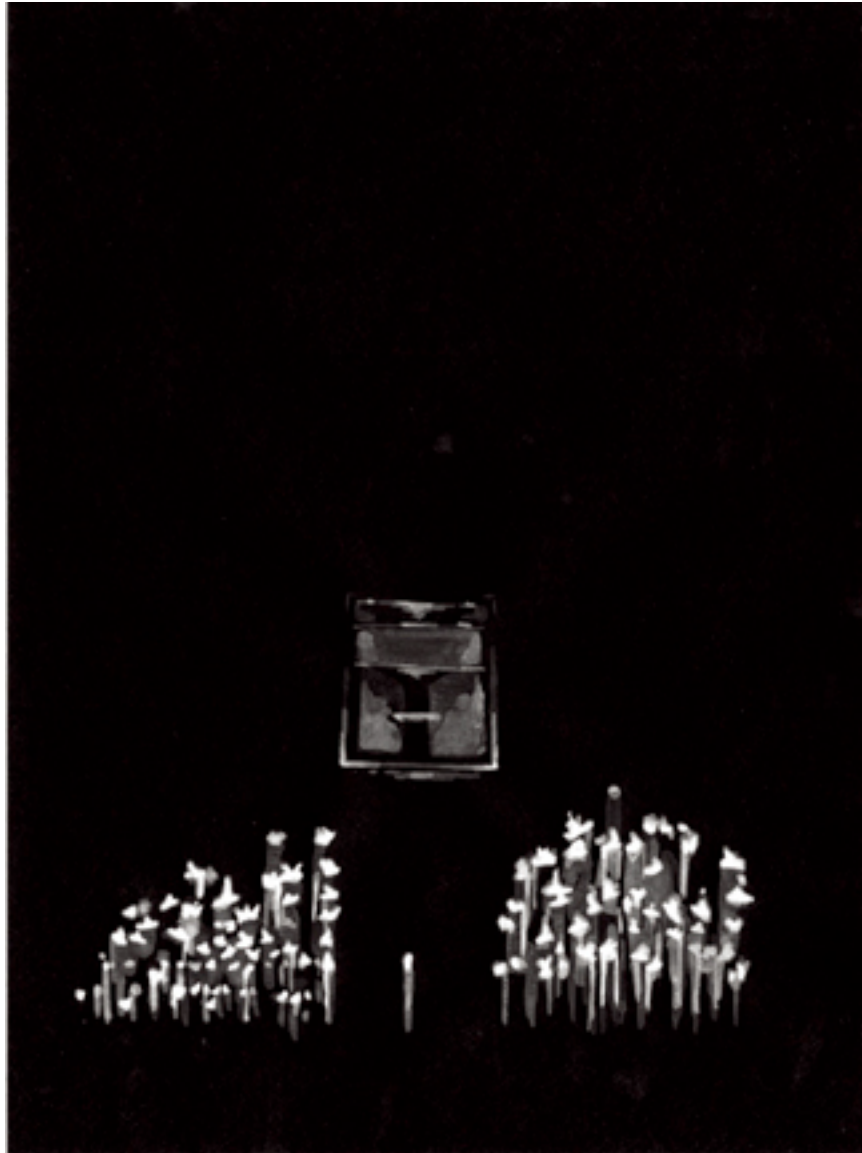

PEREGRINEPROGRAM

500 W Cermak Rd #727, Chicago, IL 60616 • www.peregrineprogram.com • 312.451.1780 ed@peregrineprogram.com

Hate Shrine, 2010
Gouache on Paper, 9" x 12"